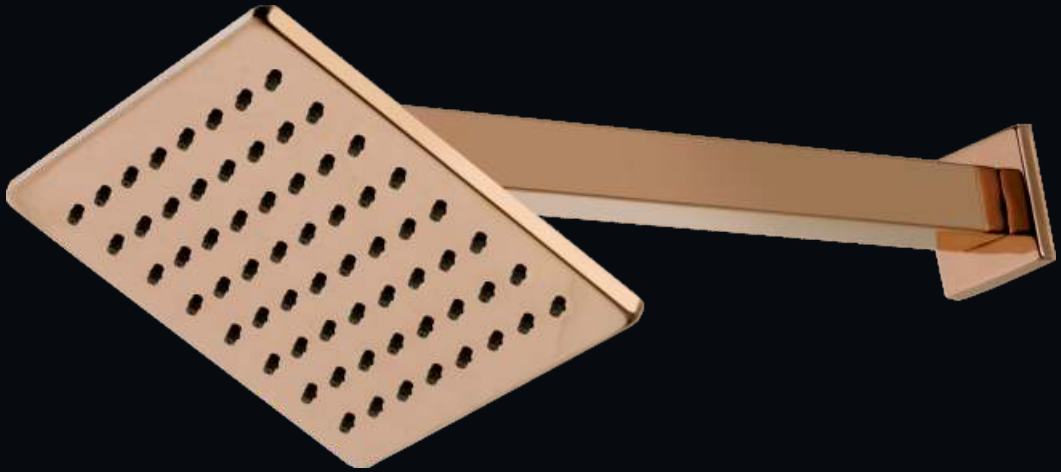

TORA[®]
ART OF SHOWERING!

www.gangabathfittings.com

**MADE IN
INDIA**
Made With
German Technology

W.E.F 01-08-2024

Elegance Collection

Premium Color Range

Available Color :

- Black Rose Gold Gold