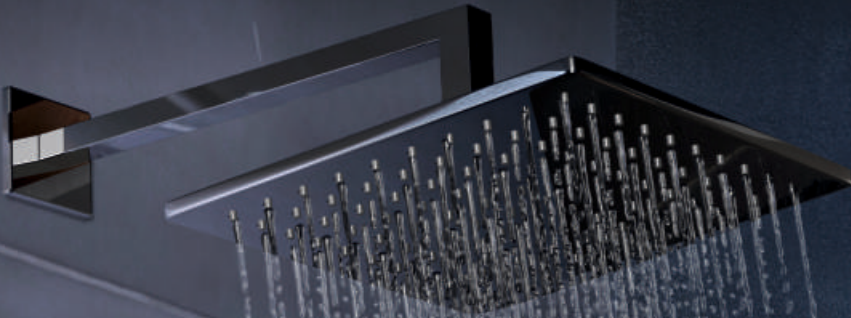

Two
Years
Warranty
Leakage