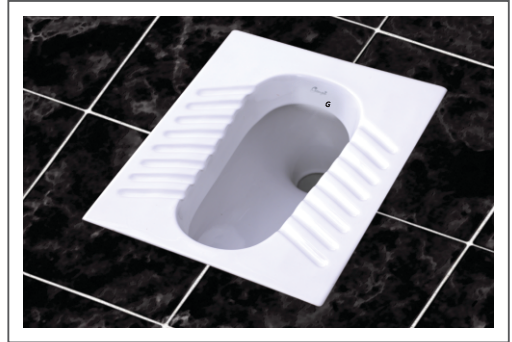

Cat No.: 10807 - ORISSA PAN

White - Ivory 20"
Size: 510x420x280mm
MRP : ₹ 1398 - ₹ 1578