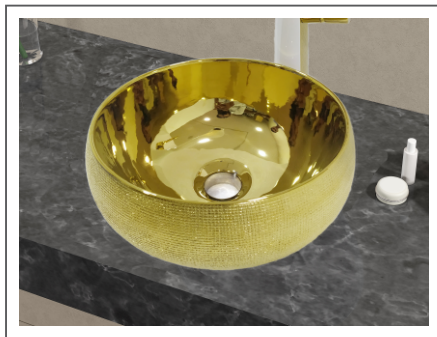

Cat No.: 10530 - PAMELA

Golden - Glossy Finished

Size: 315x315x155mm

MRP: ₹ 17450