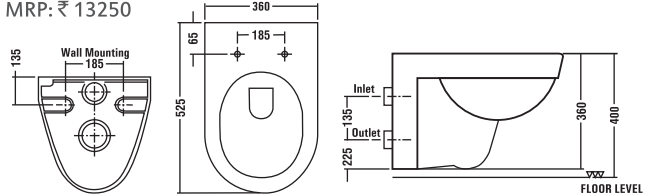

Glossy Black

Size: 455x340x135mm

MRP : ₹ 5990

Cat No.: 10707 - ESTELLA

Rimless Wash down Wall Hung Toilet -

Star White With Soft Sheet Cover

Size: 570x370x410mm

MRP: ₹ 13250