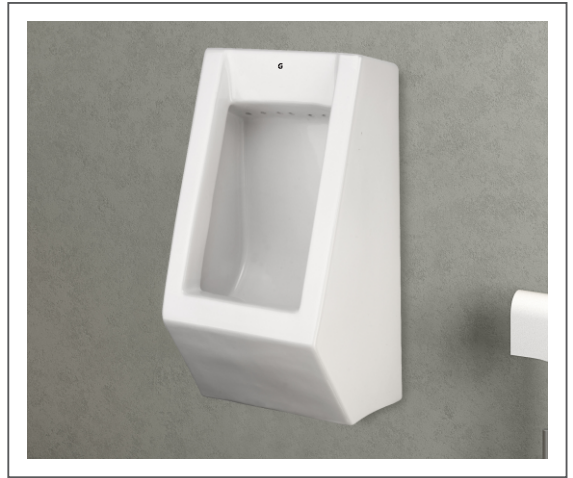

Cat No.: 10908 - GRACIA

Star White
Size : 300x240x550mm
MRP : ₹ 5680