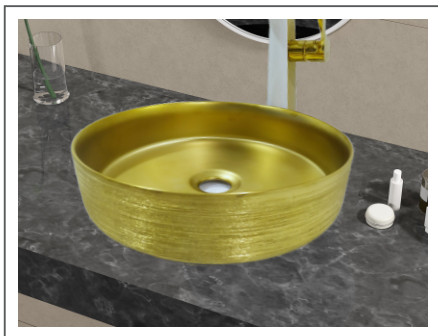

Cat No.: 10531 - RAQUAL

Golden - Matt Finished

Size: 360x360x115mm

MRP: ₹ 15370