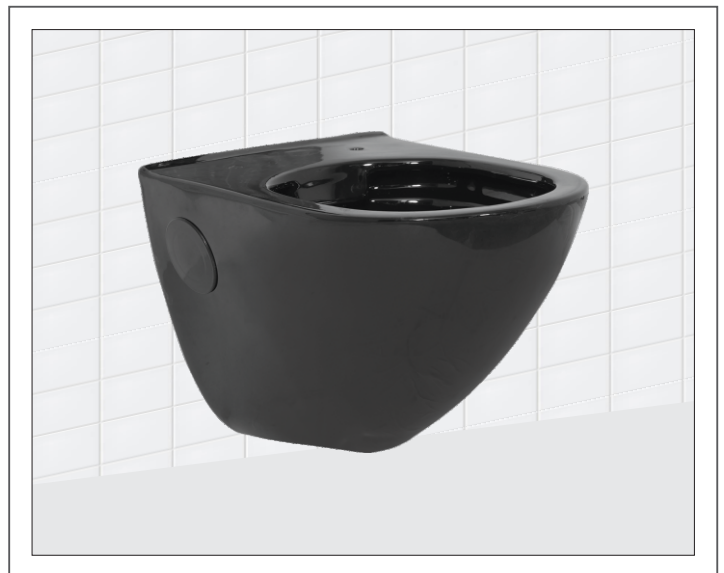

Cat No.: 10764 - SPIDER

Rimless Flushing
Glossy Black
Size: 520x360x375mm
MRP : ₹ 13990