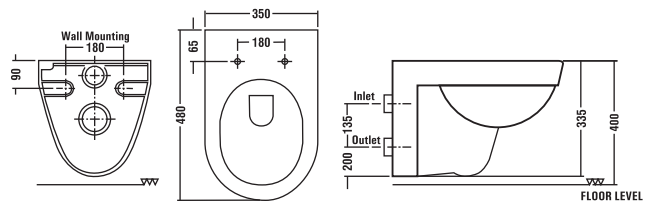

Cat No.: 10708 - ARMADA

Rimless Washdown Wall Hung Toilet -

Star White With Soft Sheet Cover

Size: 520x360x410mm

MRP: ₹ 13730