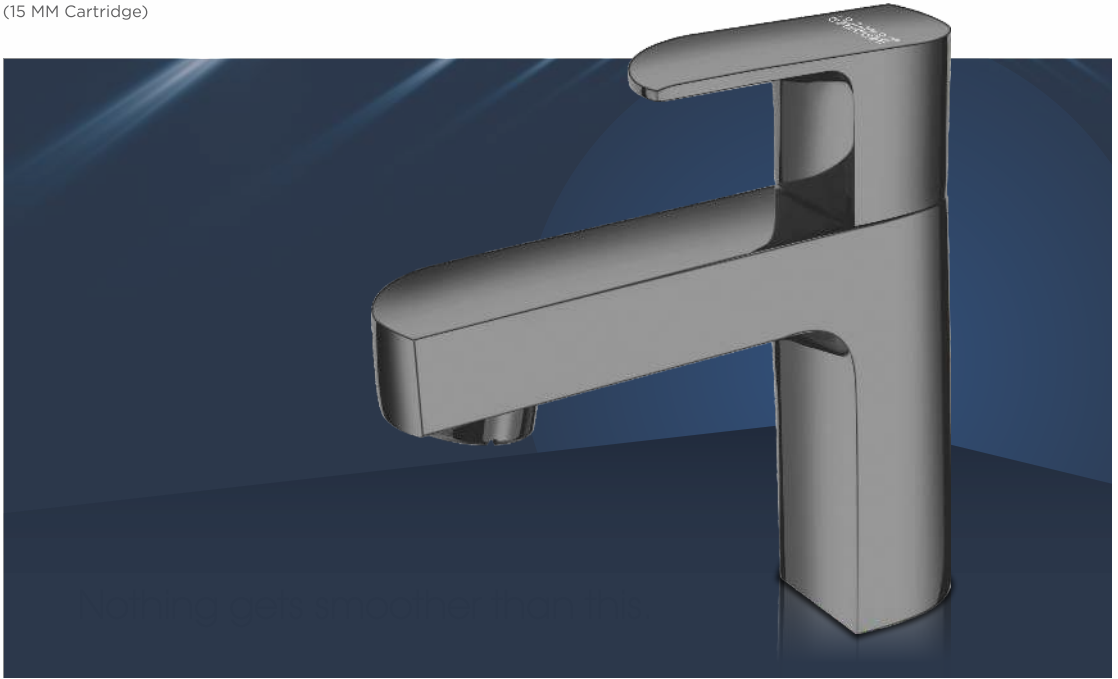

MRP : 9650

Catalog No. : RS-2424

Single Concealed Stop Cock With Basin Spout (One Piece Composite Body)

MRP : 6890

FLORT JET BLACK

(15 MM Cartridge)

Catalog No. : BL-1201
Bib Cock with Wall Flange

MRP : 2980