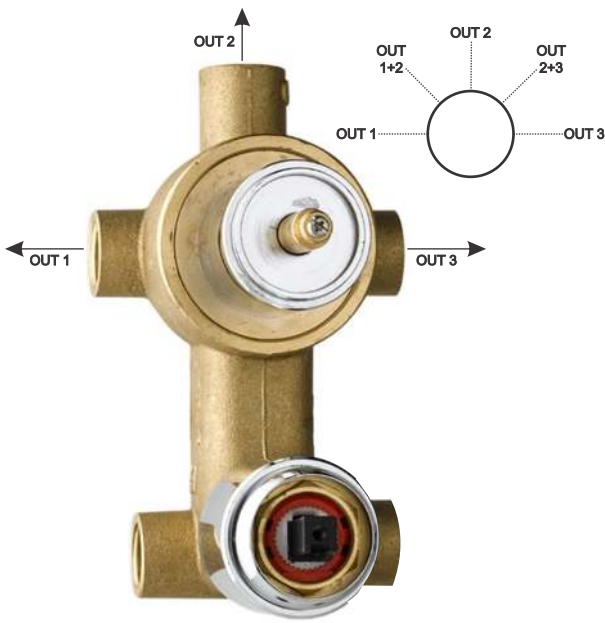

— MADE IN INDIA —

- Multi-Function Diverter with 3-Outlet High Flow
- One Piece Casted Body
- 40mm High Flow Diverter Cartridge
- 56mm Multi-Function Cartridge
- 2 Modes Works Simultaneously
(Mode 1+2 and 2+3 Can be Used Simultaneously
1+3 cannot be used Simultaneously.)