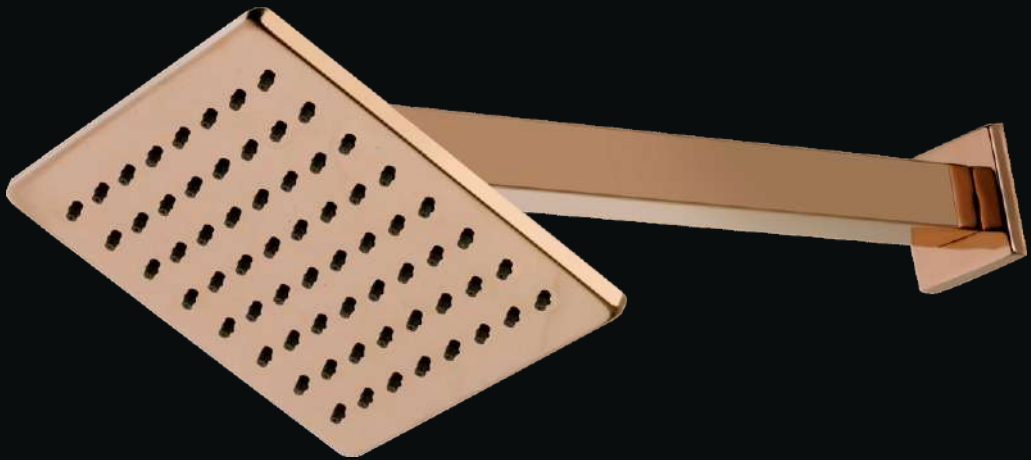

Elegance Collection

Premium Color Range

Available Color :

- Black
- Rose Gold
- Gold

Gold & Rose Gold Set

Gold-ES4-Set
Rose Gold-ES4-Set

4 x 4 Overhead SS Shower
Shower Arm 9" & Flange
M.R.P₹: 2262/-

Gold-ES6-Set
Rose Gold-ES6-Set

6 x 6 Overhead SS Shower
Shower Arm 12" & Flange
M.R.P₹: 3764/-

Gold-ES8-Set
Rose Gold-ES8-Set

8 x 8 Overhead SS Shower
Shower Arm 12" & Flange
M.R.P₹: 5434/-

Gold-ES12-Set
Rose Gold-ES12-Set

12 x 12 Overhead SS Shower
Shower Arm 18" & Flange
M.R.P₹: 11478/-

Black

BLACK-ES4-Set

4 x 4 Overhead SS Shower
Shower Arm 9" & Flange
M.R.P₹: 2942/-

BLACK-ES6-Set

6 x 6 Overhead SS Shower
Shower Arm 12" & Flange
M.R.P₹: 4992/-

BLACK-ES8-Set

8 x 8 Overhead SS Shower
Shower Arm 12" & Flange
M.R.P₹: 7330/-

BLACK-ES12-Set

12 x 12 Overhead SS Shower
Shower Arm 18" & Flange
M.R.P₹: 13708/-