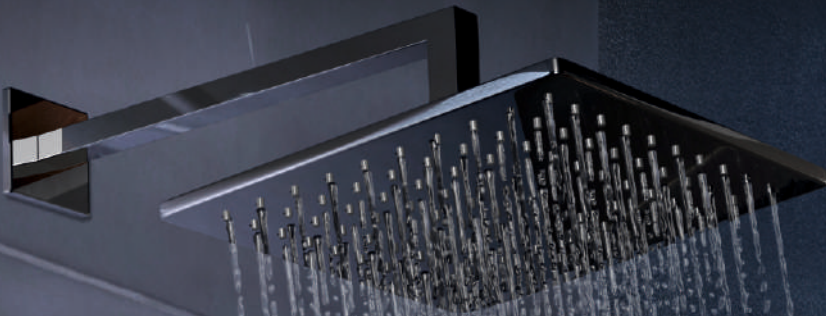

Square Shape Waterfall shower with Rubit Cleaning System with ABS Chrome Plated Side Cover

Two
Years
Warranty
Leakage

Elegance

Collection

Premium Overhead Shower

10 X WATER
FLOW SPEED

IMPROVES LOW
PRESSURE OUTPUT