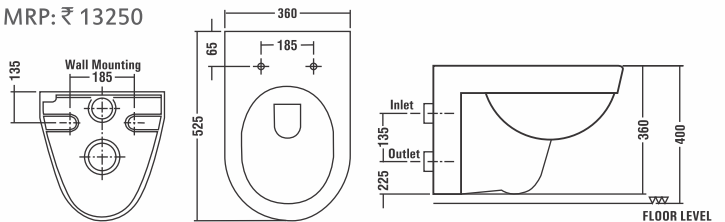

Cat No.: 10707 - ESTELLA

Rimless Wash down Wall Hung Toilet -
Star White With Soft Sheet Cover
Size: 570x370x410mm
MRP: ₹ 13250