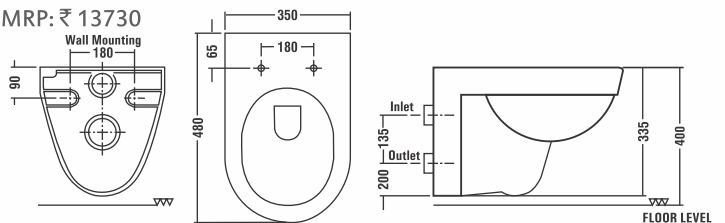

Cat No.: 10501 - EBELLO COPPER

Size: 410x410x145mm

MRP: ₹ 13150

Cat No.: 10502 - EBELLO SILVER

Size: 410x410x145mm

MRP: ₹ 13150

Cat No.: 10503 - EBELLO GOLDEN

Size: 410x410x145mm