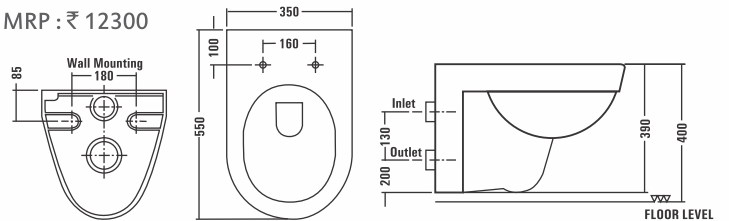

Cat No.: 10704 - LARA

Rimless Washdown Wall Hung Toilet -
Star White With Soft Sheet Cover
Size: 550x350x390mm
MRP : ₹ 12300