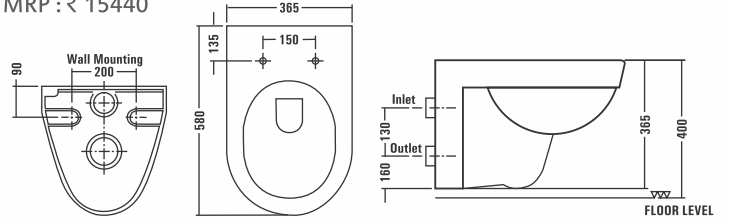

Cat No.: 10701 - IMPERO

Rimless Washdown Wall Hung Toilet
Star White With Soft Sheet Cover
Size: 580x365x365mm
MRP : ₹ 15440